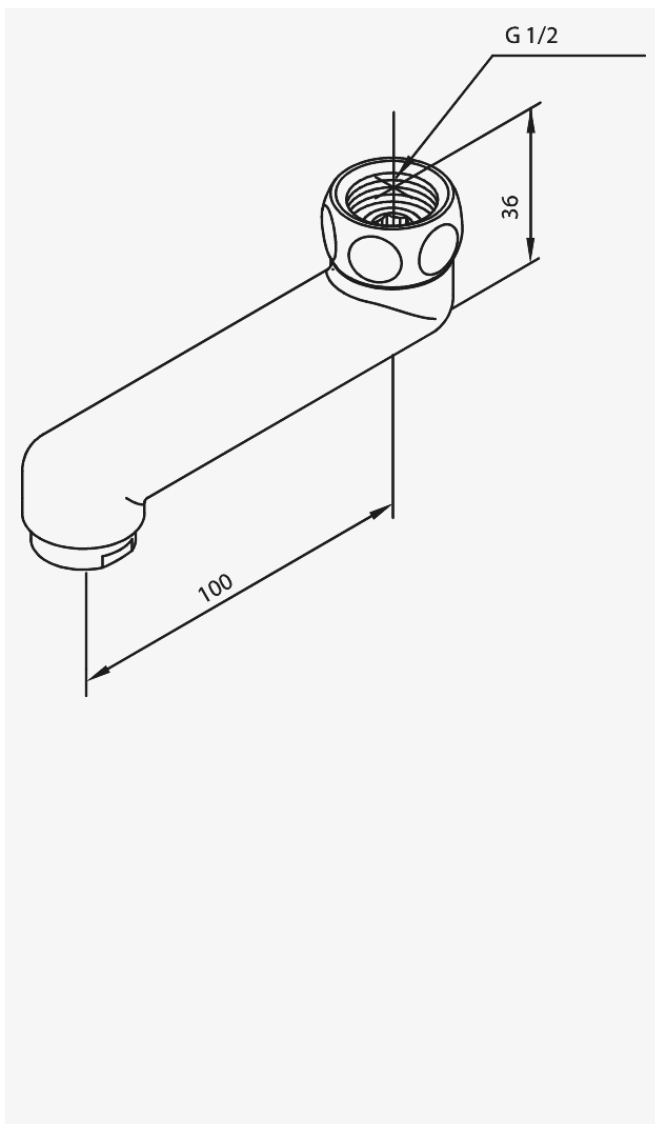

Shower Accessories

Spout

Article no.: 2780200
Finish: Chrome
Series: Shower Accessories

EAN no.: 5708516053279

FM Mattsson Mora Group Denmark
Østbirkvej 2, DK-5240 Odense NØ

+45 88 33 00 34 damixa-international@fmm-mora.com