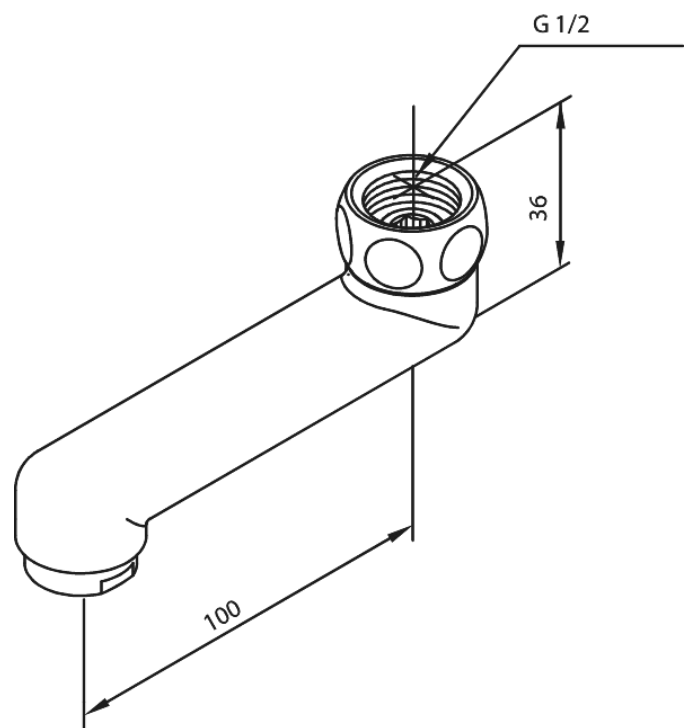

Shower Accessories

Spout

Article no.: 2780200
Finish: Chrome
Series: Shower Accessories

EAN no.: 5708516053279

FM Mattsson Mora Group Denmark
Østbirkvej 2, DK-5240 Odense NØ

+45 88 33 00 34 damixa-international@fmm-mora.com